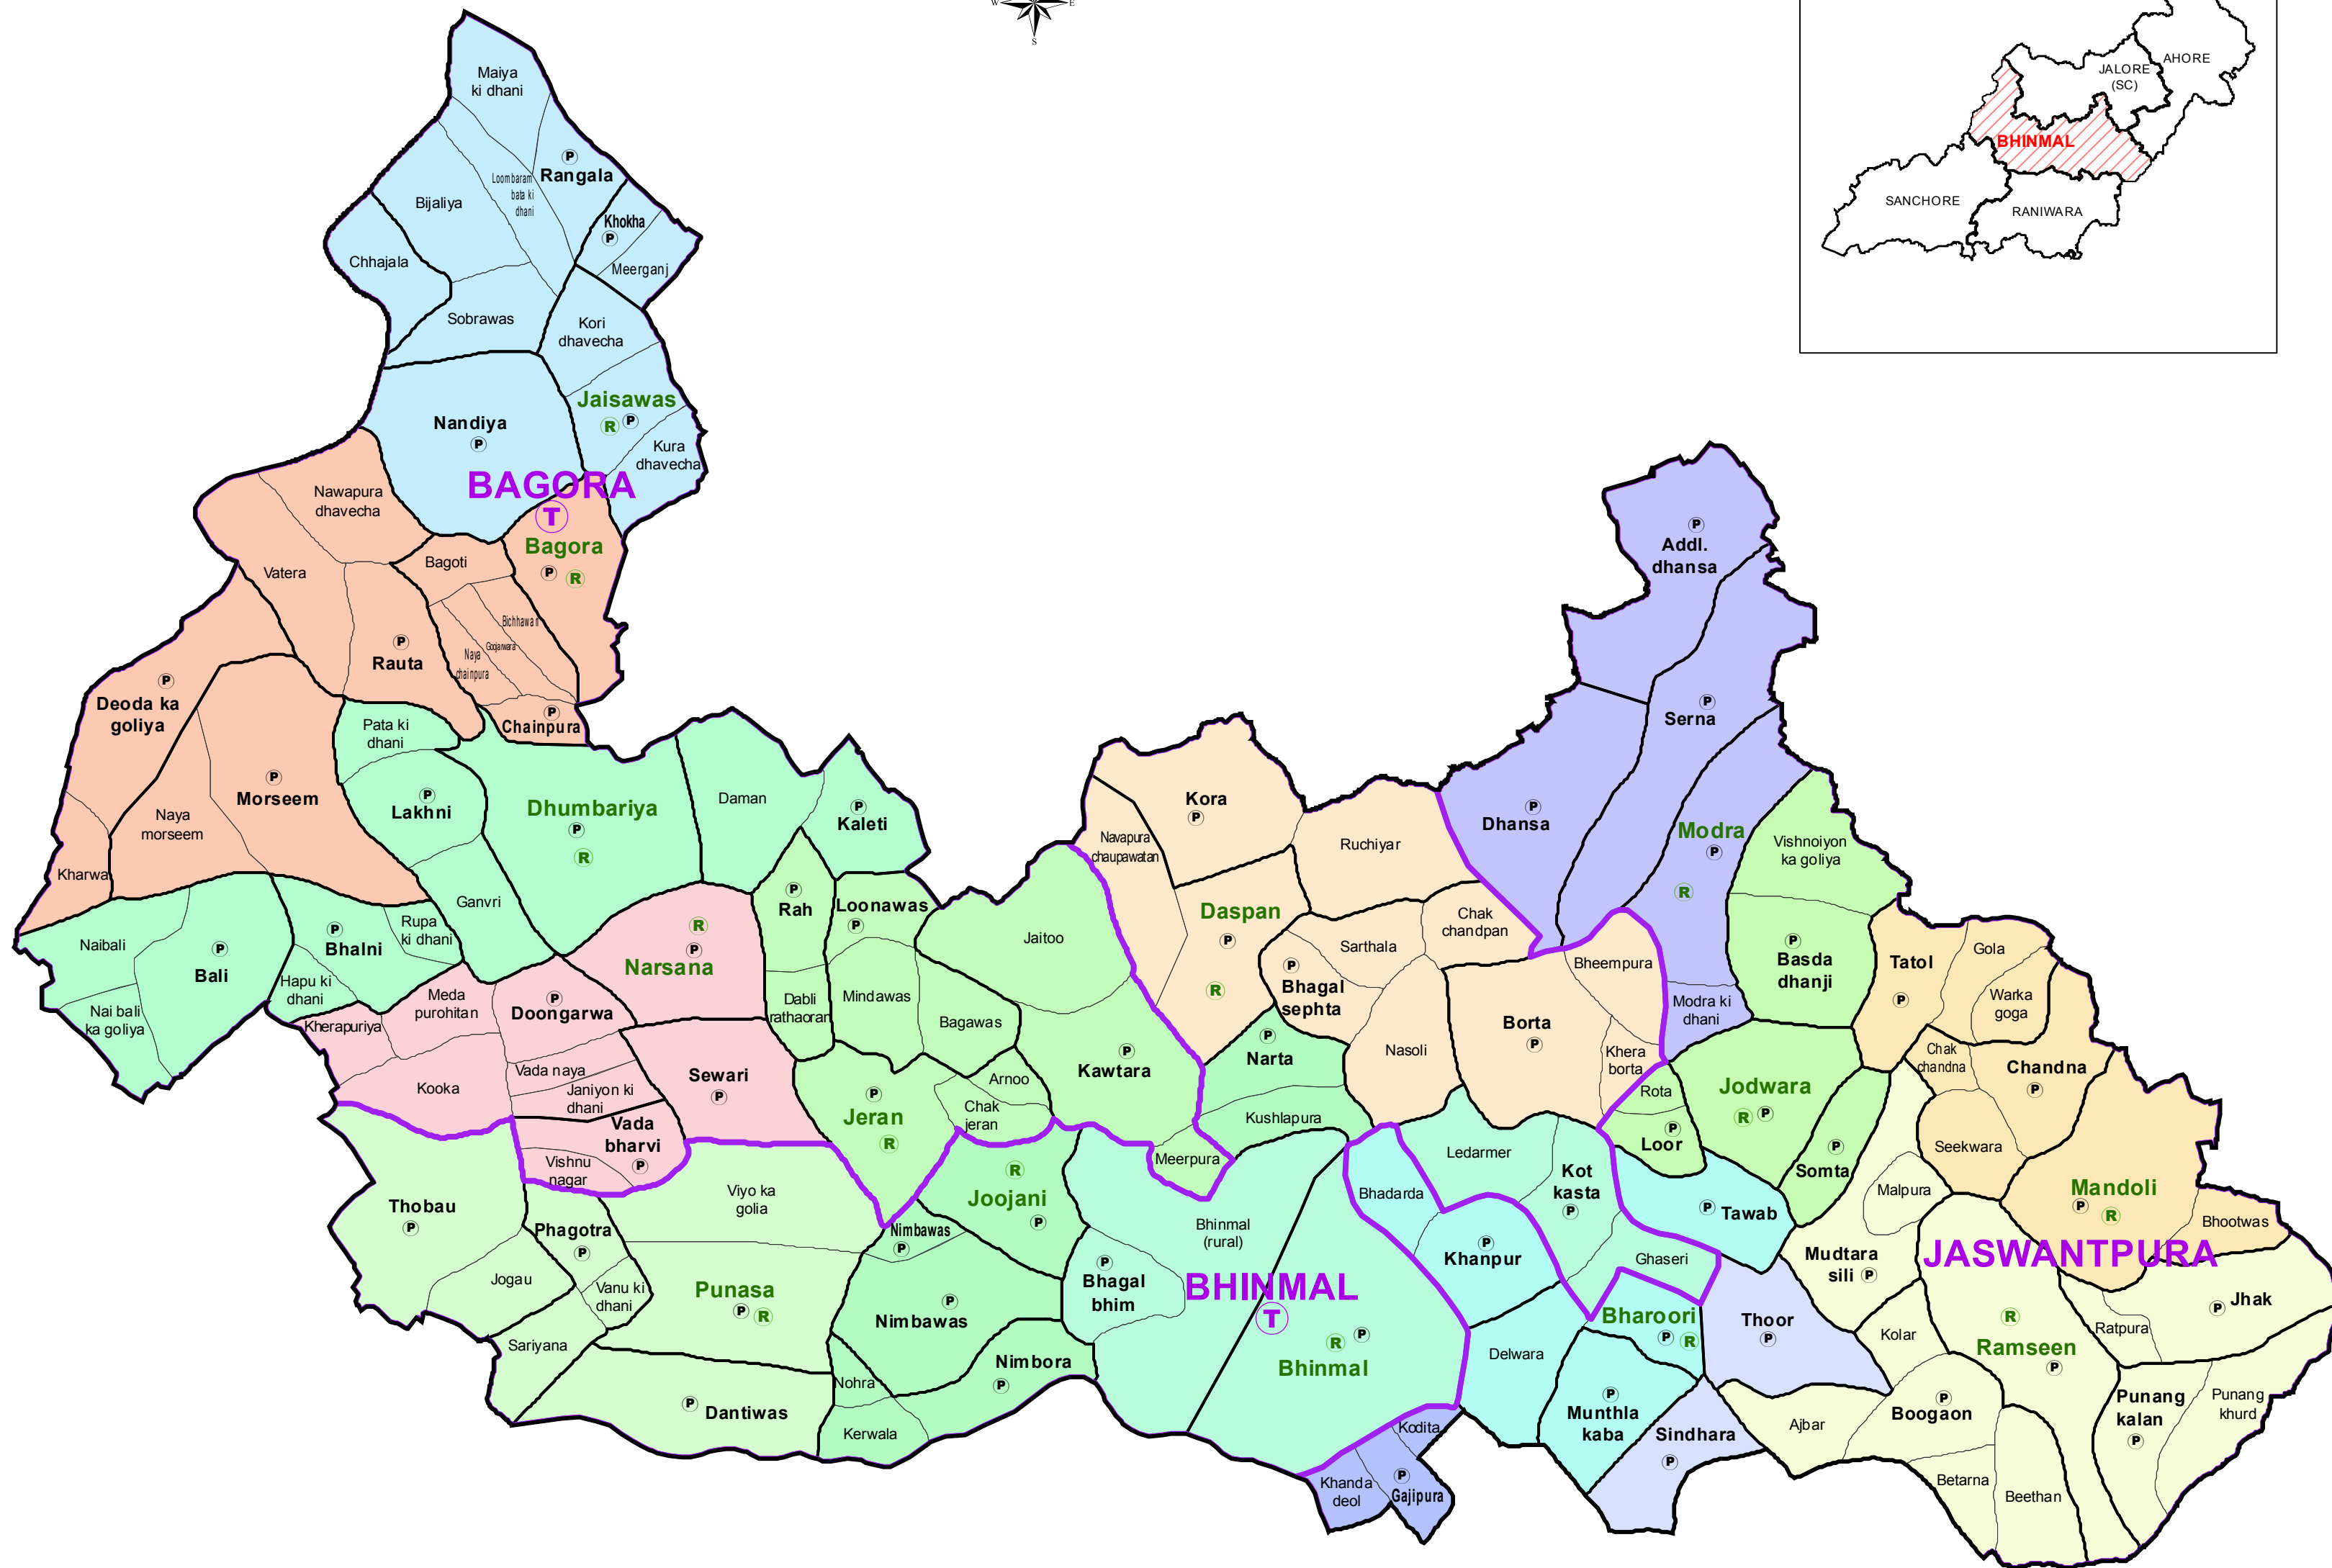

ASSEMBLY CONSTITUENCY - BHINMAL-143 DISTRICT - JALORE

Legend

- Ⓧ Tehsil Headquarter
- Ⓧ ILR Headquarter
- Ⓧ Patwar Circle Headquarter
- Tehsil Name Tehsil Boundary
- ILR Circle Name ILR Circle Boundary
- Patwar Circle Boundary Patwar Circle Boundary
- Village Name Village Boundary