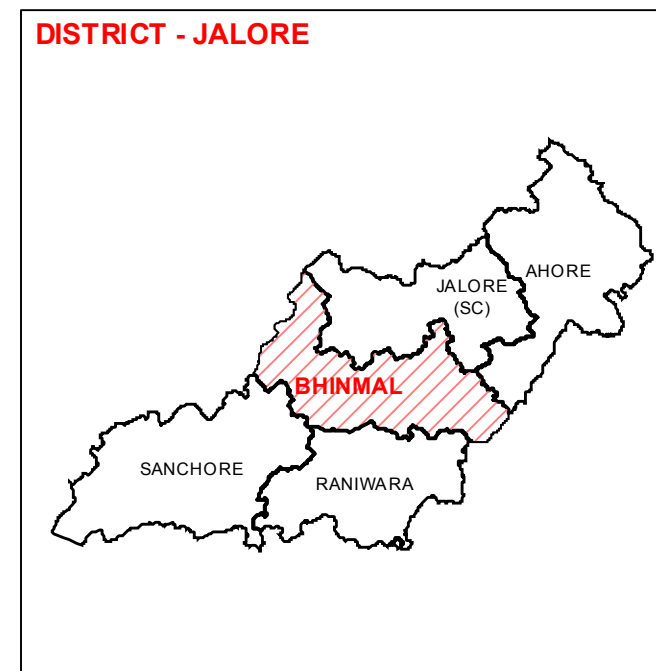

ASSEMBLY CONSTITUENCY - BHINMAL-143 DISTRICT - JALORE

Legend

- Ⓧ Tehsil Headquarter
- Ⓧ ILR Headquarter
- Ⓧ Patwar Circle Headquarter
- Tehsil Name Tehsil Boundary
- ILR Circle Name ILR Circle Boundary
- Patwar Circle Boundary Patwar Circle Boundary
- Village Name Village Boundary